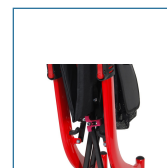

Nitro Aluminum Rollator, 10" Casters

HCPCS:

FIGURE A

FIGURE B

FIGURE C

FIGURE D

FIGURE E

FIGURE F

FIGURE G

- Adjustable contoured backrest
- Cross-brace design for added safety
- Clip hold and side-by-side folding
- Large and convenient storage bag included
- Weight capacity: 300 lbs.
- Weighs only 17.5 lbs., easy-to-transport
-
-

PRODUCTS

Description

RTL10266	Nitro Rollator, Red Frame, 1/ea
RTL10266BK	Nitro Rollator, Black frame,1EA
RTL10266WT	Nitro Rollator, White frame,1EA

SPECIFICATIONS

Description

5 Year Limited Warranty	(brake and handle housing)
Carton Shipping Weight	21.5 lbs.
Handle Height	33.5" - 38.25"
Seat Dimensions	18" (W) x 20.5" (H) x 10" (D)
Unit Dimensions	23" (W) x 27.75" (L)
Warranty Limited Lifetime	(frame)
Weight	17.5 lbs.
Weight Capacity	300 lbs